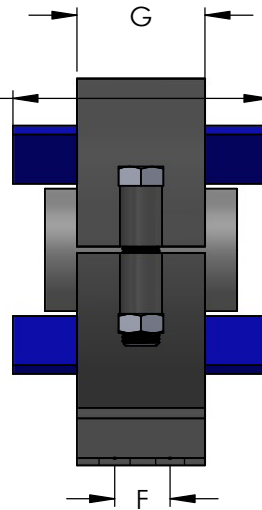

Guide Hardware:

Material: Carbon Steel

Finish: One Coat of Paint

For Copper Tube Clamps Use **Dielectric Spacers**

Movement

Spider Spacers Center Pipe In Housing And Are Sized To Allow Insulation To Be Packed Around Pipe

Feet Can Be Bolted Or Welded To Structure

Split Housing For Easy Installation

Provides Lateral Stability To The Pipe To Prevent "Bowing".
Guides Are Not Designed To Support The Weight Of The Pipe.

Size	Ins	Model	A	B	C	D	E	F	G	Movement	Weight
1/2"	3-1/2"	PG 004-308-4	5-1/4"	9-1/4"	10-1/8"	6-1/8"	5/8"	1-3/4"	3"	4"	11 lbs
3/4"	3-1/2"	PG 006-410-4	6-1/4"	11-5/8"	12-1/8"	7-1/8"	5/8"	2-3/4"	4"	4"	17 lbs
1"	3-1/2"	PG 010-410-4	6-1/4"	11-5/8"	12-1/8"	7-1/8"	5/8"	2-3/4"	4"	4"	17 lbs
1-1/4"	3-1/2"	PG 012-410-4	6-1/4"	11-5/8"	12-1/8"	7-1/8"	5/8"	2-3/4"	4"	4"	17 lbs
1-1/2"	3-1/2"	PG 014-410-4	6-1/4"	11-5/8"	12-1/8"	7-1/8"	5/8"	2-3/4"	4"	4"	17 lbs
2"	3-1/2"	PG 020-310-4	6-1/4"	11-5/8"	12-1/8"	7-1/8"	5/8"	2-3/4"	4"	4"	17 lbs
2-1/2"	3-1/2"	PG 024-310-4	6-1/4"	11-5/8"	12-1/8"	7-1/8"	5/8"	2-3/4"	4"	4"	17 lbs
3"	3-1/2"	PG 030-412-4	7"	13-3/8"	14-1/8"	8-3/8"	5/8"	2-3/4"	4"	4"	20 lbs
4"	3-1/2"	PG 040-312-4	7"	13-3/8"	14-1/8"	8-3/8"	5/8"	2-3/4"	4"	4"	20 lbs
5"	3-1/2"	PG 050-314-6	7-7/8"	15-1/8"	16-1/8"	9-7/8"	3/4"	4"	6"	6"	40 lbs
6"	3-1/2"	PG 060-416-6	8-7/8"	17"	18-1/8"	10-7/8"	3/4"	4"	6"	6"	48 lbs
8"	3-1/2"	PG 080-418-6	9-3/4"	18-3/4"	20-1/8"	11-7/8"	3/4"	4"	6"	6"	54 lbs
10"	3-1/2"	PG 100-420-6	10-7/8"	21"	22-1/8"	11-3/4"	3/4"	4"	6"	6"	61 lbs
12"	3-1/2"	PG 120-422-8	12-1/8"	23-1/8"	24-1/8"	14-1/2"	7/8"	6"	8"	8"	89 lbs
14"	3-1/2"	PG 140-322-8	12-1/8"	23-1/8"	24-1/8"	14-1/2"	7/8"	6"	8"	8"	89 lbs
16"	3-1/2"	PG 160-324-8	13"	25"	26-1/8"	15-1/2"	7/8"	6"	8"	8"	102 lbs
18"	3-1/2"	PG 180-326-8	14-3/4"	27-3/4"	28-1/8"	17-1/8"	1-1/8"	6"	8"	8"	110 lbs
20"	3-1/2"	PG 200-330-8	16-1/2"	31-1/2"	32-1/8"	19-1/4"	1-1/8"	6"	8"	8"	150 lbs

Style: **SPIDER PIPE GUIDES FOR
3-1/2" INSULATION**

SCALE: NONE DRAWING NUMBER:

CUSTOMER: _____

PROJECT: _____