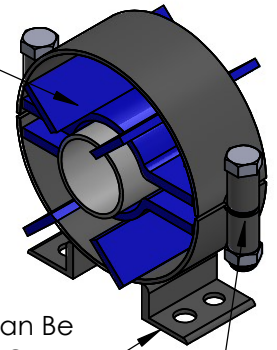

Guide Hardware:

Material: Carbon Steel

Finish: One Coat of Paint

For Copper Tube Clamps Use **Dielectric Spacers**

Movement

Spider Spacers Center Pipe In Housing And Are Sized To Allow Insulation To Be Packed Around Pipe

Feet Can Be Bolted Or Welded To Structure

Split Housing For Easy Installation

Provides Lateral Stability To The Pipe To Prevent "Bowing".
Guides Are Not Designed To Support The Weight Of The Pipe.

Size	Ins	Model	A	B	C	D	E	F	G	Movement	Weight
1/2"	3-1/2"	PG 004-308-4	5-1/4"	9-1/4"	10-1/8"	6-1/8"	5/8"	1-3/4"	3"	4"	11 lbs
3/4"	3-1/2"	PG 006-410-4	6-1/4"	11-5/8"	12-1/8"	7-1/8"	5/8"	2-3/4"	4"	4"	17 lbs
1"	3-1/2"	PG 010-410-4	6-1/4"	11-5/8"	12-1/8"	7-1/8"	5/8"	2-3/4"	4"	4"	17 lbs
1-1/4"	3-1/2"	PG 012-410-4	6-1/4"	11-5/8"	12-1/8"	7-1/8"	5/8"	2-3/4"	4"	4"	17 lbs
1-1/2"	3-1/2"	PG 014-410-4	6-1/4"	11-5/8"	12-1/8"	7-1/8"	5/8"	2-3/4"	4"	4"	17 lbs
2"	3-1/2"	PG 020-310-4	6-1/4"	11-5/8"	12-1/8"	7-1/8"	5/8"	2-3/4"	4"	4"	17 lbs
2-1/2"	3-1/2"	PG 024-310-4	6-1/4"	11-5/8"	12-1/8"	7-1/8"	5/8"	2-3/4"	4"	4"	17 lbs
3"	3-1/2"	PG 030-412-4	7"	13-3/8"	14-1/8"	8-3/8"	5/8"	2-3/4"	4"	4"	20 lbs
4"	3-1/2"	PG 040-312-4	7"	13-3/8"	14-1/8"	8-3/8"	5/8"	2-3/4"	4"	4"	20 lbs
5"	3-1/2"	PG 050-314-6	7-7/8"	15-1/8"	16-1/8"	9-7/8"	3/4"	4"	6"	6"	40 lbs
6"	3-1/2"	PG 060-416-6	8-7/8"	17"	18-1/8"	10-7/8"	3/4"	4"	6"	6"	48 lbs
8"	3-1/2"	PG 080-418-6	9-3/4"	18-3/4"	20-1/8"	11-7/8"	3/4"	4"	6"	6"	54 lbs
10"	3-1/2"	PG 100-420-6	10-7/8"	21"	22-1/8"	11-3/4"	3/4"	4"	6"	6"	61 lbs
12"	3-1/2"	PG 120-422-8	12-1/8"	23-1/8"	24-1/8"	14-1/2"	7/8"	6"	8"	8"	89 lbs
14"	3-1/2"	PG 140-322-8	12-1/8"	23-1/8"	24-1/8"	14-1/2"	7/8"	6"	8"	8"	89 lbs
16"	3-1/2"	PG 160-324-8	13"	25"	26-1/8"	15-1/2"	7/8"	6"	8"	8"	102 lbs
18"	3-1/2"	PG 180-326-8	14-3/4"	27-3/4"	28-1/8"	17-1/8"	1-1/8"	6"	8"	8"	110 lbs
20"	3-1/2"	PG 200-330-8	16-1/2"	31-1/2"	32-1/8"	19-1/4"	1-1/8"	6"	8"	8"	150 lbs