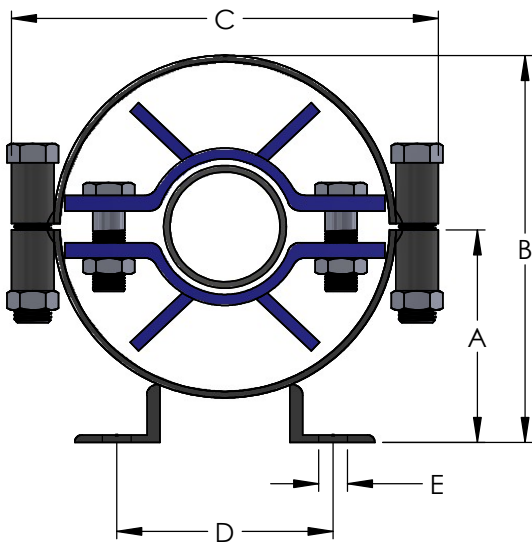

Guide Hardware:

Material: Carbon Steel

Finish: One Coat of Paint

For Copper Tube Clamps Use **Dielectric Spacers**

Movement

Spider Spacers Center Pipe In Housing And Are Sized To Allow Insulation To Be Packed Around Pipe

Feet Can Be Bolted Or Welded To Structure

Split Housing For Easy Installation

Provides Lateral Stability To The Pipe To Prevent "Bowing".
Guides Are Not Designed To Support The Weight Of The Pipe.

Size	Ins	Model	A	B	C	D	E	F	G	Movement	Weight
1/2"	3-1/2"	PG 004-308-4	5-1/4"	9-1/4"	10-1/8"	6-1/8"	5/8"	1-3/4"	3"	4"	11 lbs
3/4"	3-1/2"	PG 006-410-4	6-1/4"	11-5/8"	12-1/8"	7-1/8"	5/8"	2-3/4"	4"	4"	17 lbs
1"	3-1/2"	PG 010-410-4	6-1/4"	11-5/8"	12-1/8"	7-1/8"	5/8"	2-3/4"	4"	4"	17 lbs
1-1/4"	3-1/2"	PG 012-410-4	6-1/4"	11-5/8"	12-1/8"	7-1/8"	5/8"	2-3/4"	4"	4"	17 lbs
1-1/2"	3-1/2"	PG 014-410-4	6-1/4"	11-5/8"	12-1/8"	7-1/8"	5/8"	2-3/4"	4"	4"	17 lbs
2"	3-1/2"	PG 020-310-4	6-1/4"	11-5/8"	12-1/8"	7-1/8"	5/8"	2-3/4"	4"	4"	17 lbs
2-1/2"	3-1/2"	PG 024-310-4	6-1/4"	11-5/8"	12-1/8"	7-1/8"	5/8"	2-3/4"	4"	4"	17 lbs
3"	3-1/2"	PG 030-412-4	7"	13-3/8"	14-1/8"	8-3/8"	5/8"	2-3/4"	4"	4"	20 lbs
4"	3-1/2"	PG 040-312-4	7"	13-3/8"	14-1/8"	8-3/8"	5/8"	2-3/4"	4"	4"	20 lbs
5"	3-1/2"	PG 050-314-6	7-7/8"	15-1/8"	16-1/8"	9-7/8"	3/4"	4"	6"	6"	40 lbs
6"	3-1/2"	PG 060-416-6	8-7/8"	17"	18-1/8"	10-7/8"	3/4"	4"	6"	6"	48 lbs
8"	3-1/2"	PG 080-418-6	9-3/4"	18-3/4"	20-1/8"	11-7/8"	3/4"	4"	6"	6"	54 lbs
10"	3-1/2"	PG 100-420-6	10-7/8"	21"	22-1/8"	11-3/4"	3/4"	4"	6"	6"	61 lbs
12"	3-1/2"	PG 120-422-8	12-1/8"	23-1/8"	24-1/8"	14-1/2"	7/8"	6"	8"	8"	89 lbs
14"	3-1/2"	PG 140-322-8	12-1/8"	23-1/8"	24-1/8"	14-1/2"	7/8"	6"	8"	8"	89 lbs
16"	3-1/2"	PG 160-324-8	13"	25"	26-1/8"	15-1/2"	7/8"	6"	8"	8"	102 lbs
18"	3-1/2"	PG 180-326-8	14-3/4"	27-3/4"	28-1/8"	17-1/8"	1-1/8"	6"	8"	8"	110 lbs
20"	3-1/2"	PG 200-330-8	16-1/2"	31-1/2"	32-1/8"	19-1/4"	1-1/8"	6"	8"	8"	150 lbs

Style: **SPIDER PIPE GUIDES FOR
3-1/2" INSULATION**

SCALE: NONE DRAWING NUMBER:

CUSTOMER: _____

PROJECT: _____